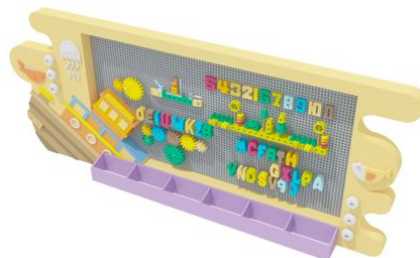

Beehive
 ≈ 8.9 x 12.3 x 9.5 ft (LxWxH)

Beehive Trampoline
 ≈ 13.5 x 17.4 x 10.2 ft (LxWxH)

Interactive Wall Panels — Tactile · Fine Motor

Rainbow Block Wall
 ≈ 7.5 x 7.5 x 5.1 ft (LxWxH)

Gear Wall
 ≈ 8.0 x 1.6 x 4.6 ft (LxWxH)

Forest Block Wall
 ≈ 12.1 x 0.8 x 6.6 ft (LxWxH)

Space Block Wall
 ≈ 12.6 x 0.9 x 7.3 ft (LxWxH)

Ocean Block Wall
 ≈ 9.4 x 0.9 x 3.7 ft (LxWxH)

Ball-Roll Wall
 ≈ 0.7 x 6.9 x 4.8 ft (LxWxH)

Tap Pad Wall
 ≈ 2.4 x 1.5 x 4.3 ft (LxWxH)