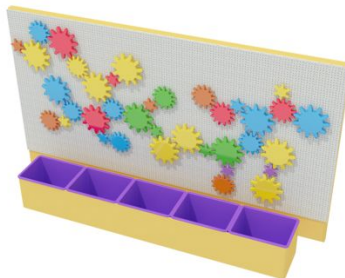

Beehive
 ≈ 8.9 x 12.3 x 9.5 ft (LxWxH)

Beehive Trampoline
 ≈ 13.5 x 17.4 x 10.2 ft (LxWxH)

Interactive Wall Panels — Tactile · Fine Motor

Rainbow Block Wall
 ≈ 7.5 x 7.5 x 5.1 ft (LxWxH)

Gear Wall
 ≈ 8.0 x 1.6 x 4.6 ft (LxWxH)

Forest Block Wall
 ≈ 12.1 x 0.8 x 6.6 ft (LxWxH)

Space Block Wall
 ≈ 12.6 x 0.9 x 7.3 ft (LxWxH)

Ocean Block Wall
 ≈ 9.4 x 0.9 x 3.7 ft (LxWxH)

Ball-Roll Wall
 ≈ 0.7 x 6.9 x 4.8 ft (LxWxH)

Tap Pad Wall
 ≈ 2.4 x 1.5 x 4.3 ft (LxWxH)